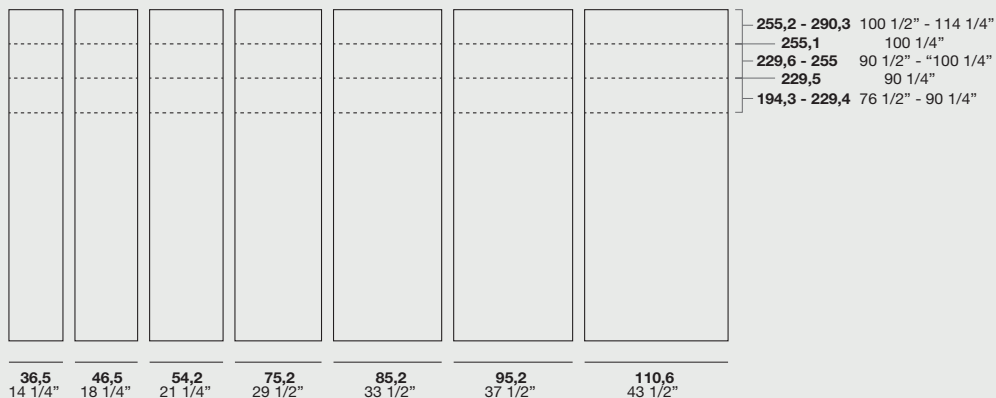

Even

Apertura battente /Swinging opening

Finiture frontale /Front finishes:

- Nobilitato Liscio / Smooth surfaced
- Nobilitato Olmo / Elm surfaced
- Nobilitato Rovere / Oak surfaced
- Nobilitato Quercia / Quercia surfaced
- Nobilitato Concrete Bronzo / Bronzo concrete surfaced
- Nobilitato Metal Smoke /Metal smoke surfaced
- Nobilitato Rasato / Stucco look surfaced
- Nobilitato Gurè / Gurè surfaced
- Laccati Opachi Base / Basic matt lacquereds
- Laccati Opachi / Matt lacquereds
- Nobilitati Roveri Laccati Opachi / Matt lacquered surfaced oak

Maniglie disponibili /Handles available:

- Push-Pull
- Hobby
- Barra
- Ellie
- Z
- Ponte
- Katy
- Katy T
- Rev