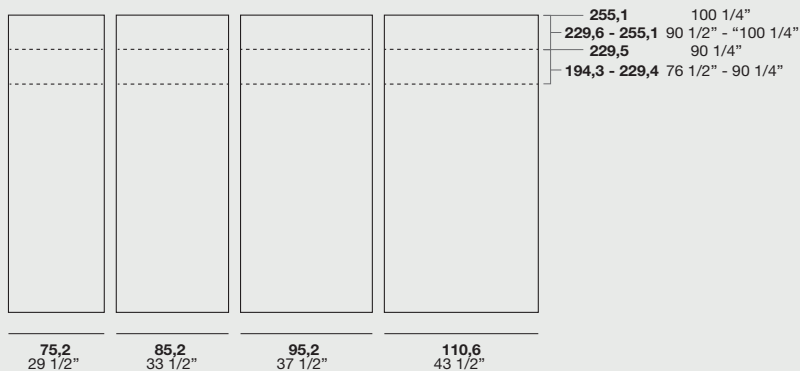

Go Up

Apertura scorrevole /Sliding opening

Finiture frontale /Front finishes:

Nobilitato Liscio / Smooth surfaced
Nobilitato Olmo / Elm surfaced
Nobilitato Rovere / Oak surfaced
Nobilitato Quercia / Quercia surfaced
Nobilitato Concrete Bronzo / Bronzo concrete surfaced
Nobilitato Metal Smoke /Metal smoke surfaced
Nobilitato Rasato / Stucco look surfaced
Nobilitato Gurè / Gurè surfaced
Laccati Opachi Base / Basic matt lacquereds
Laccati Opachi / Matt lacquereds
Nobilitati Roveri Laccati Opachi / Matt lacquered surfaced oak
Specchio / Mirror
Specchio Grigio / Grigio mirror
Vetri Lucidi / High gloss glass
Vetri Acidati / Etched glass
Vetri Acidati Serigrafati / Silk-screen printed glass

Maniglia integrata / Built-in handle:

Verniciato Bianco / Painted bianco
Verniciato Titanio / Painted titanio
Laccati Opachi / Matt lacquereds