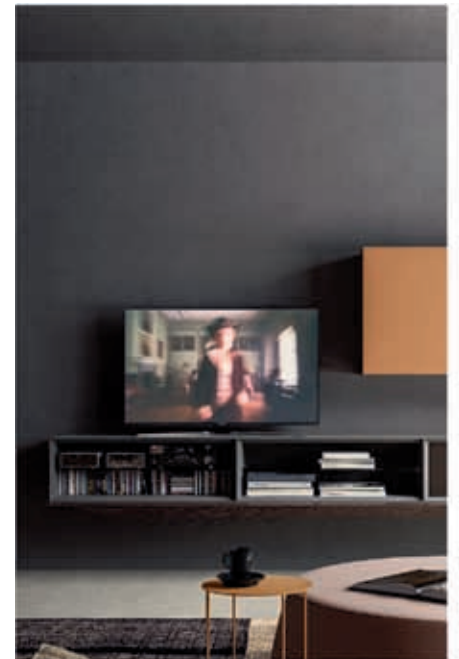

**Anta Sp. 1,4 cm**  
/  
Door Th. 1.4 cm

**Pensile Cube**  
/  
Cube wall unit

.....  
**Day comp. 29** ..... **L384 P52,4 H166**  
 Panche sospese Fashion wood Rovere Terra / Suspended benches in Terra oak Fashion Wood  
 Pensili Cube laccato opaco Piombo e box interni rivestiti in cuoio 1031 / Cube wall units lacquered in matt Piombo  
 and internal boxes upholstered in leather 1031  
 Pensili laccato opaco Cuoio naturale / Natural leather matt lacquered wall units  
**Wok\* tavolino/occasional table** .....  
**Denny\* pouf**.....